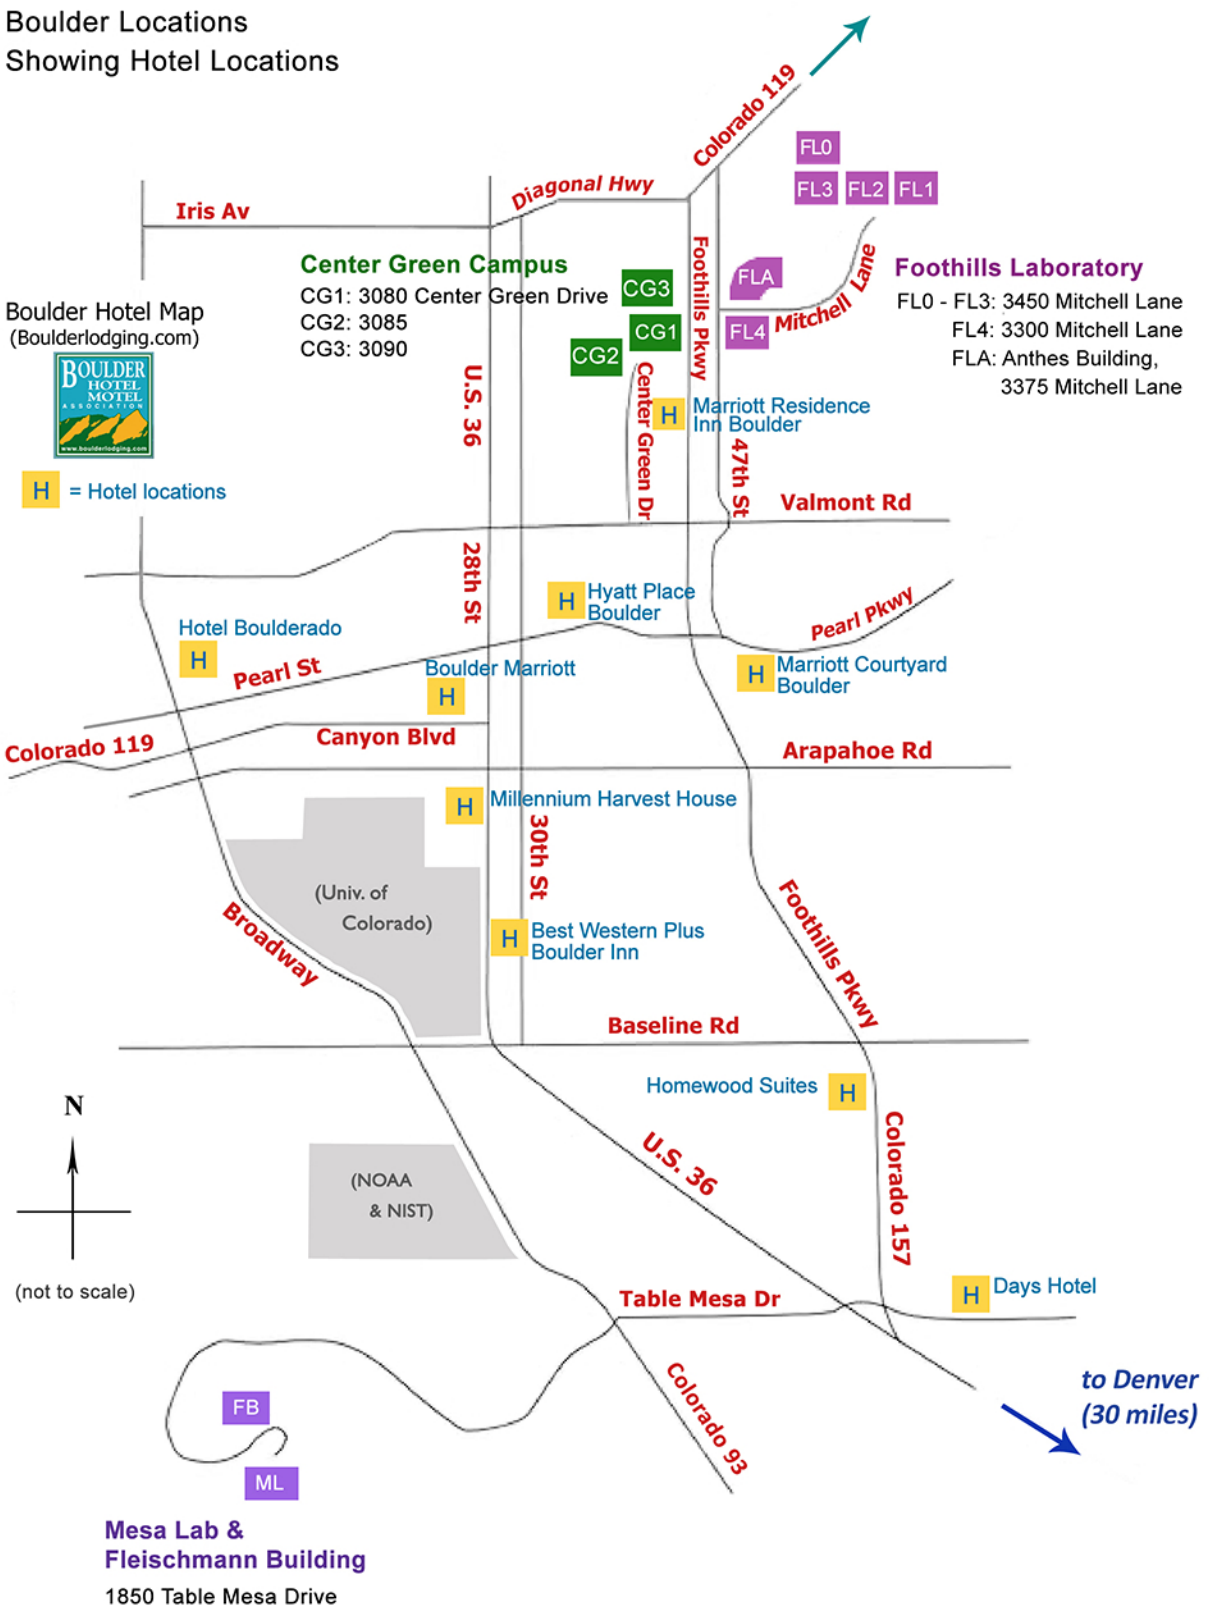

NCAR & UCAR
 Boulder Locations
 Showing Hotel Locations

Boulder Hotel Map
 (Boulderlodging.com)

H = Hotel locations

Center Green Campus

CG1: 3080 Center Green Drive
 CG2: 3085
 CG3: 3090

Foothills Laboratory

FL0 - FL3: 3450 Mitchell Lane
 FL4: 3300 Mitchell Lane
 FLA: Anthes Building,
 3375 Mitchell Lane

Mesa Lab & Fleischmann Building
 1850 Table Mesa Drive