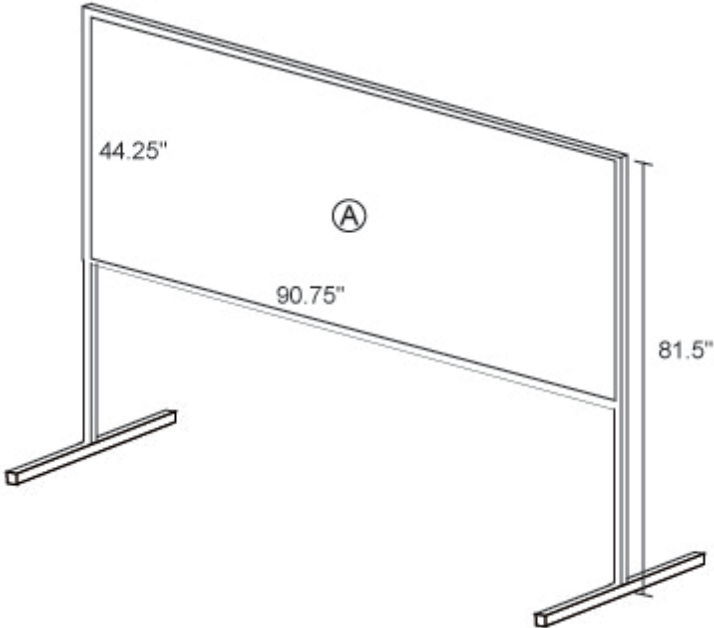

POSTERBOARD

(A) Total Area: 4' X 7' 10" Usable Area: 44.25" X 90.75"